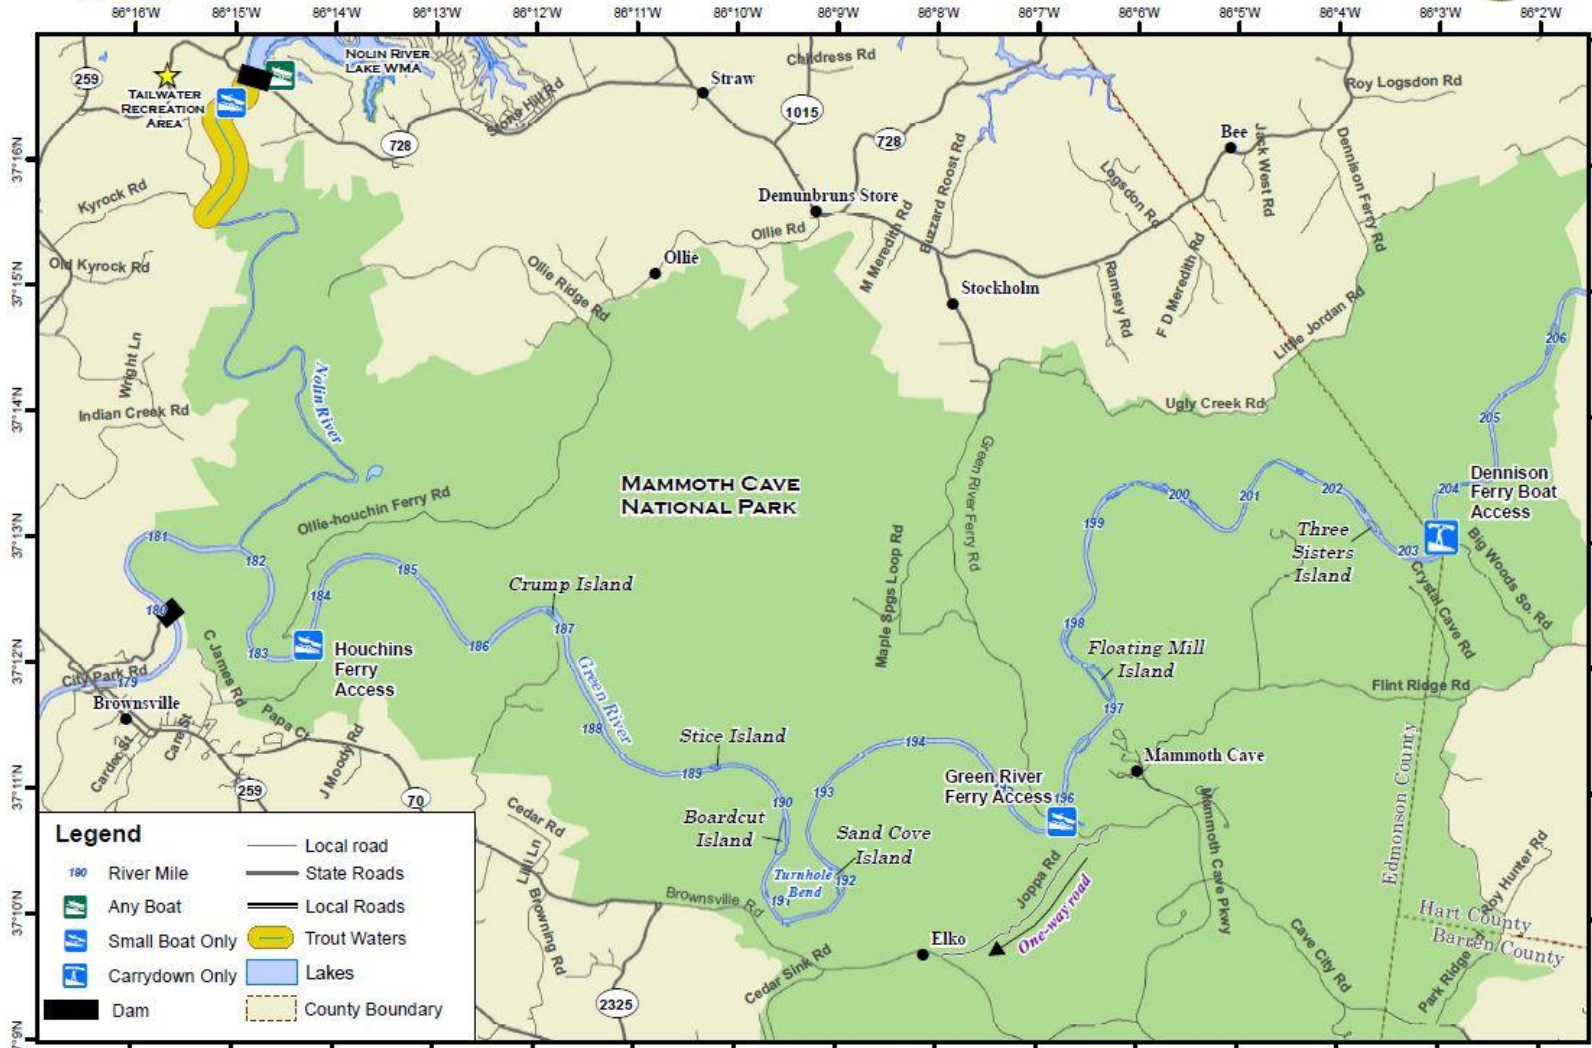

Mammoth Cave National Park

Blue Water Trail: Green River at Mammoth Cave National Park

Legend

	180 River Mile		Local road
	Any Boat		State Roads
	Small Boat Only		Local Roads
	Carrydown Only		Trout Waters
	Dam		Lakes
			County Boundary

Ramp to Ramp Distances
Dennison Ferry to Green River Ferry = 7.5 m
Green River Ferry to Houchins Ferry = 12.5 m

Map prepared by Kentucky Department of Fish & Wildlife Resources
Publication Date: July 19th, 2012

NOTICE TO BOATERS:

Public access to the Green River is at the following locations: Dennison Ferry Boat Access, Green River Ferry Access, and Houchins Ferry Access.